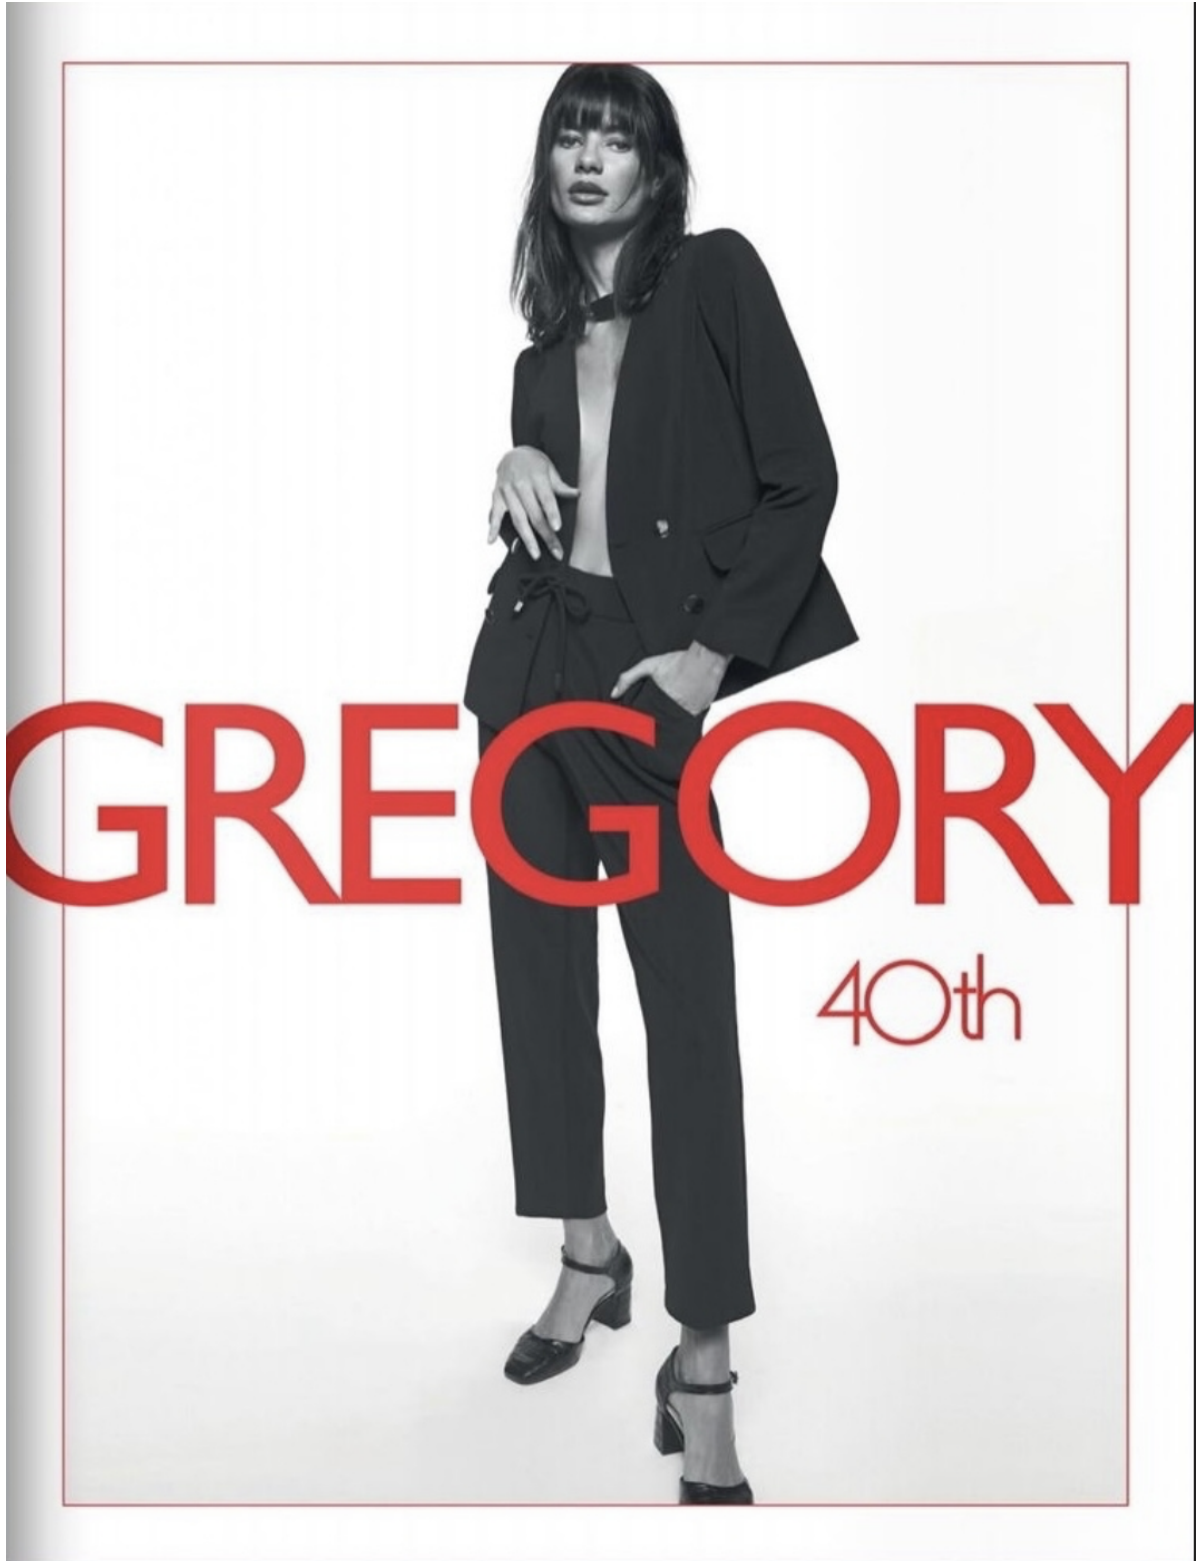

# ARIANE NORBEL

height 5'10" · bust 33" · cup B · waist 25" · hips 35.5" · dress 36 EU/6 US/8 UK  
shoes size 40 EU/9 US/6.5 UK · hair dark brown · eyes brown

# ARIANE NORBEL

height 5'10" · bust 33" · cup B · waist 25" · hips 35.5" · dress 36 EU/6 US/8 UK

shoes size 40 EU/9 US/6.5 UK · hair dark brown · eyes brown

MGM  
MODELS

MGM  
MODELS